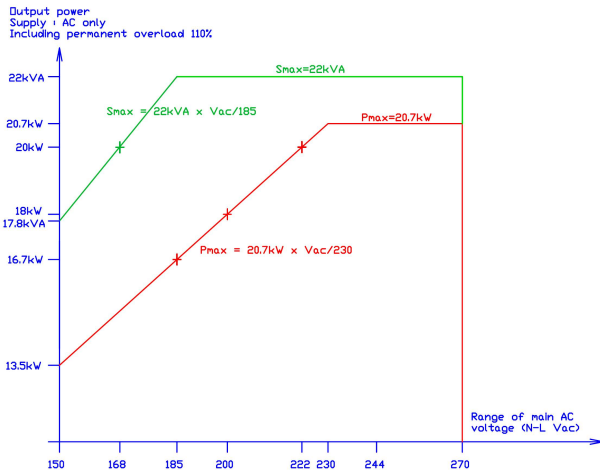

FLEXA 200 Power rating & charging capacity with regards to AC & DC voltage / time / temperature SW version >8.3

BATTERIES CHARGING

BATTERIES DISCHARGING