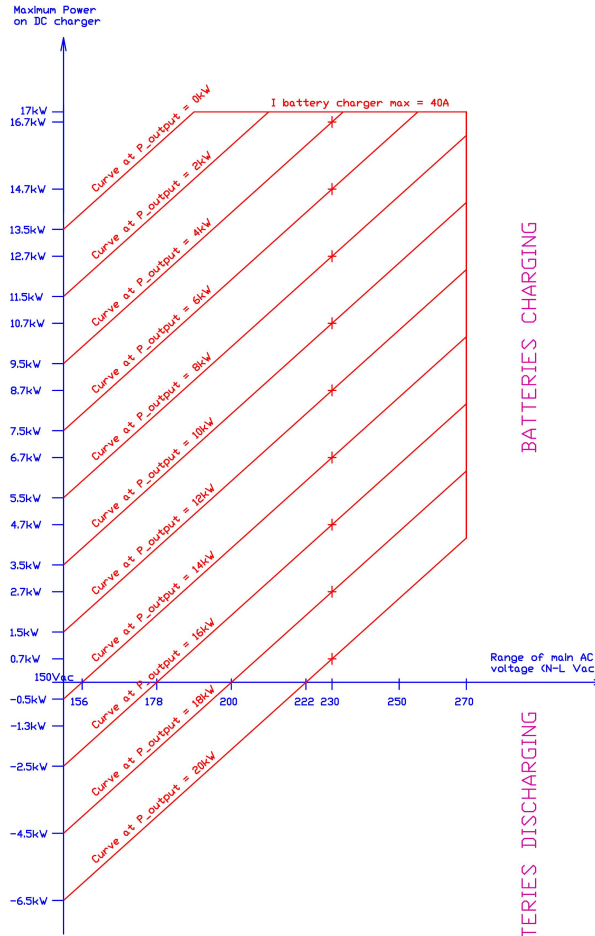

FLEXA 200 Power rating & charging capacity with regards to AC & DC voltage / time / temperature SW version >8.3

BATTERIES CHARGING

BATTERIES DISCHARGING