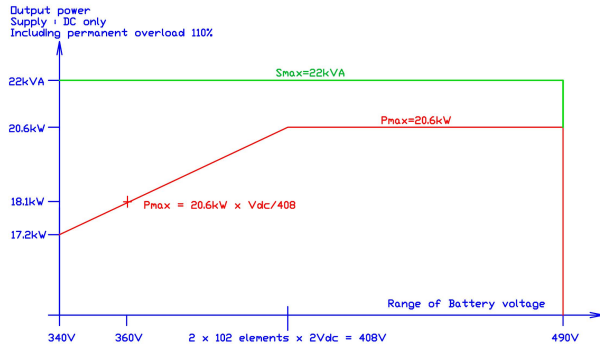

FLEXA 200 Power rating & charging capacity with regards to AC & DC voltage / time / temperature SW version >8.3

BATTERIES CHARGING

BATTERIES DISCHARGING