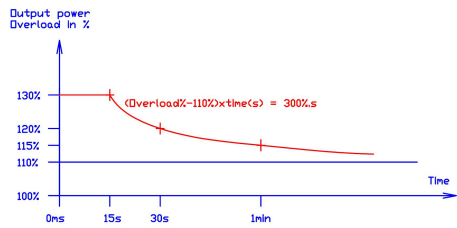

FLEXA 200 Power rating & charging capacity with regards to AC & DC voltage / time / temperature SW version >8.3

BATTERIES CHARGING

BATTERIES DISCHARGING